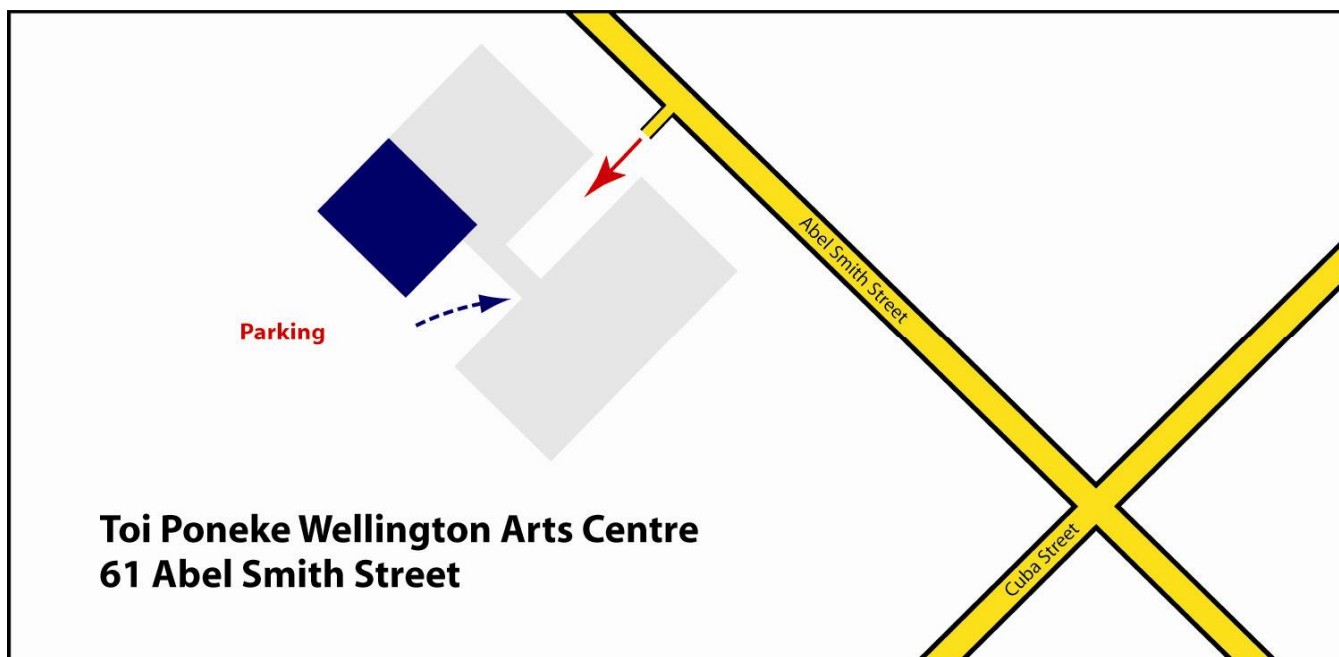

# Toi Poneke Wellington Arts Centre

61 Abel Smith Street, Wellington City

*Candidates should arrive at the exam venue 15 minutes before their exam time.*

There is limited 'pay and display' parking behind the Arts Centre and also on Abel Smith Street.